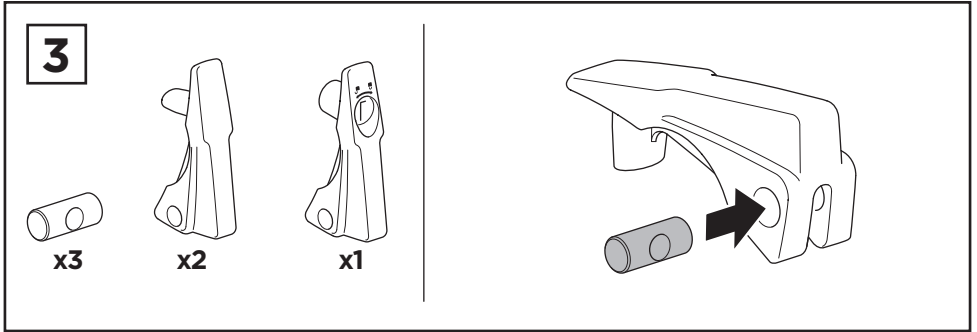

i

20x20 mm T-screw (included)

Thule WingBar/SlideBar/AeroBar
or other 20 mm T-track bar

→ **4** - **6** → **10**

8895 Adapter Kit (optional)

Square bars   Aluminium bars

→ **7** - **9** → **10**