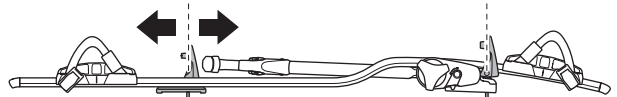

4

20x20 mm
T-screw (included)

i * 2-3

i * 2-3

889-1 T-track Adapter (optional)

30x24 mm

Other 24 mm
T-track bar
(e.g. BMW)

5