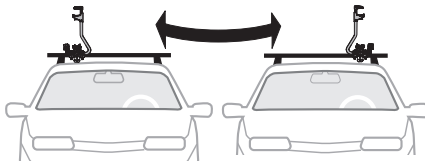

EN Only a few turns
DE Nur wenige Umdrehungen
FR Quelques tours uniquement
NL Slechts enkele slagen
IT Solo qualche giro
ES Sólo algunas vueltas
PT Apenas algumas voltas
SV Endast några varv
DK Kun nogle få omgange
NO Bare noen få omdreininger
FI Vain muutama kierros
ET Ainult mõni pööre
LV Tikai daži apgriezieni
LT Tik keli pasukimai
PL Wystarczy kilka obrotów
RU Только несколько оборотов

UK Лише декілька обертів
BG Само няколко завъртания
CS Pouze několik otáček
SK Len niekoľko otáčok
SL Le nekaj obratov
HR/BiH Samo nekoliko okreta
RO Doar câteva rotiri
HU Csak néhány fordítás
EL Μόνο λίγες περιστροφές
TR Yalnızca birkaç tur

بعض دورات فقط **AR**
רק מספר סיבובים **HE**

ZH 仅几圈
JA 2～3回転のみ
KO 몇 번만 돌리면 됨
TH เพียงสองสามรอบ

1