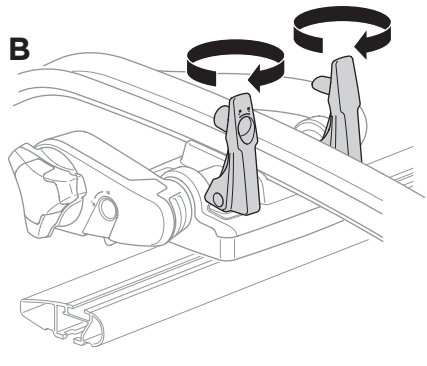

8895 Adapter Kit (optional)

Square bars Aluminium bars

→ **7** - **9** → **10**

4

20x20 mm
T-screw (included)

i * 2-3

i * 2-3

889-1 T-track Adapter (optional)

30x24 mm

Other 24 mm
T-track bar
(e.g. BMW)

5

6

A

B

C

D