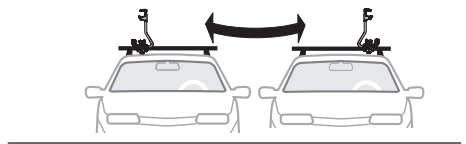

EN Adjustment
DE Einstellung
FR Réglage
NL aanpassing
IT Regolazione
ES Ajuste
PT Ajuste
SV Justering

DK Justering
NO Justering
FI Säätäminen
ET Reguleerimine
LV Regulēšana
LT Reguliavimas
PL Regulacja
RU Регулировка

UK Регулювання
BG Регулиране
CS Nastavení
SK Nastavenie
SL Nastavitev
HR/BiH Podešenje
RO Reglare
HU Beállítás

EL Ρύθμιση
TR Ayarlama
AR ضبط
HE כווןן
ZH 調整
JA 調整
KO 조정
TH การปรับ

A