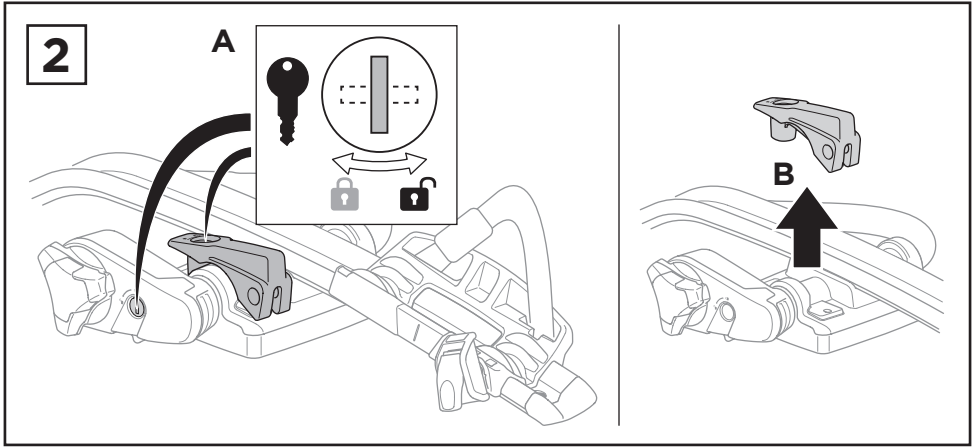

i

20x20 mm T-screw (included)

Thule WingBar/SlideBar/AeroBar
or other 20 mm T-track bar

→ **4** - **6** → **10**

8895 Adapter Kit (optional)

Square bars   Aluminium bars

→ **7** - **9** → **10**