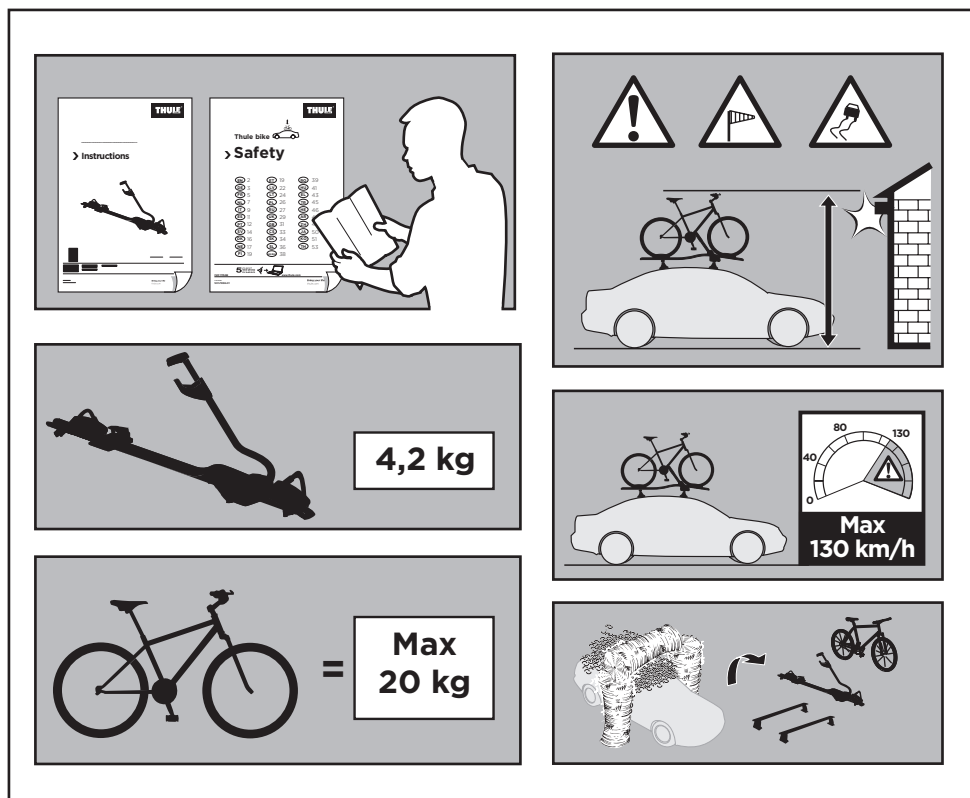

EN	Roof-mounted bike carrier	UK	Багажник для велосипедів, що монтується на даху	
DE	Dachfahrradträger	BG	Покривен багажник за велосипеди	
FR	Porte-vélo sur le toit	CS	Nosič jízdních kol s montáží na střechu	
NL	Fietsdrager voor op het dak	SK	Nosič bicyklov s montážou na strechu	
IT	Portabici da installare sul tetto	SL	Nosilec za kolesa	
ES	Portabicicletas de techo	HR/BiH	Krovni nosač bicikla	
PT	Suporte para bicicleta para teto	RO	Suport pentru bicicletă montat pe pavilion	
SV	Takmonterad cykelhållare	HU	Tetőre szerelhető kerékpártartó	
DK	Tagmonteret cykelholder	EL	Σχάρα ποδηλάτου οροφής	
NO	Takmonterte lasteholdere	TR	Araç üstüne bağlanan bisiklet taşıyıcı	
FI	Katolle asennettava polkupyöräteline		באגון אופניים למחברת על הגג	HE
ET	Katusela paigaldatav jalgrattahoidik		حامل الدراجة للتثبيت على السقف	AR
LV	Uz jumta uzstādāms velosipēdu turētājs	ZH	頂置自行車架	
LT	Ant stogo tvirtinami dviračių laikikliai	JA	ルーフマウント型サイクルキャリア	
PL	Bagażnik rowerowy montowany na dachu	KO	지붕 장착 자전거 캐리어	
RU	Устанавливаемое на крыше крепление для велосипедов	TH	โครงยึดจักรยานแบบติดตั้งบนหลังคา