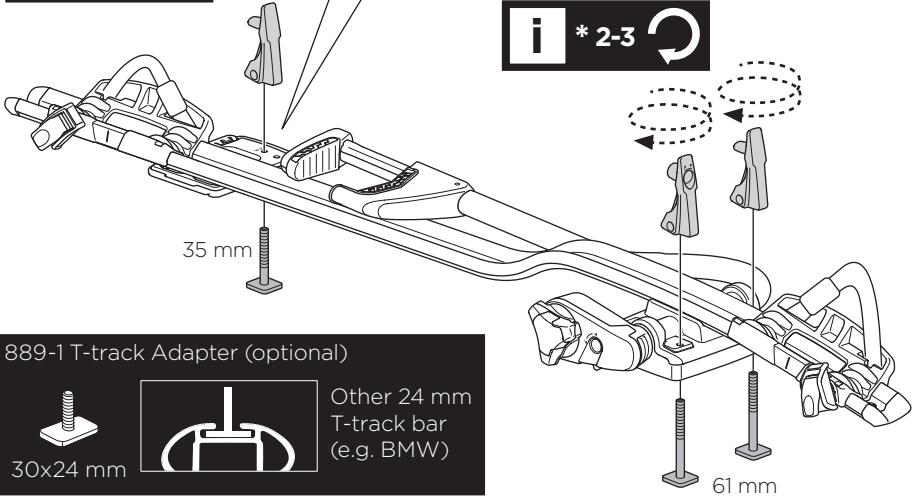

8895 Adapter Kit (optional)

Square bars Aluminium bars

→ **7** - **9** → **10**

4

20x20 mm
T-screw (included)

i * 2-3

i * 2-3

889-1 T-track Adapter (optional)