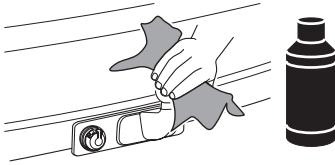

926002

CITY CRASH
Complies with ISO norm

927002

CITY CRASH
Complies with ISO norm

i

i

50 kg
60 kg
65 kg
70 kg
75 kg
80 kg
>85 kg

Max 31 kg
Max 41 kg
Max 46 kg
Max 51 kg
Max 56 kg* 
Max 60 kg* 
Max 60 kg* 