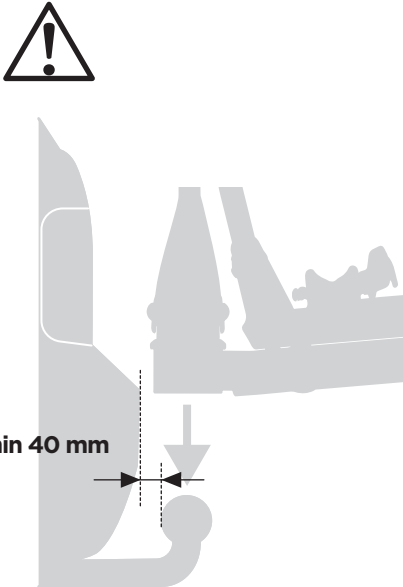

926002

CITY CRASH
Complies with ISO norm

927002

CITY CRASH
Complies with ISO norm

i

i

50 kg
60 kg
65 kg
70 kg
75 kg
80 kg
>85 kg

Max 31 kg
Max 41 kg
Max 46 kg
Max 51 kg
Max 56 kg* 
Max 60 kg* 
Max 60 kg* 