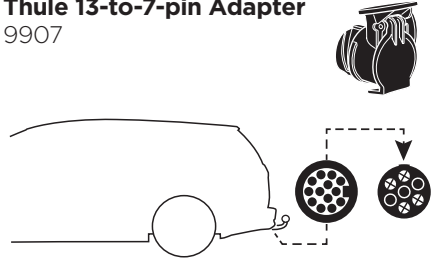

Thule 13-to-7-pin Adapter
9907