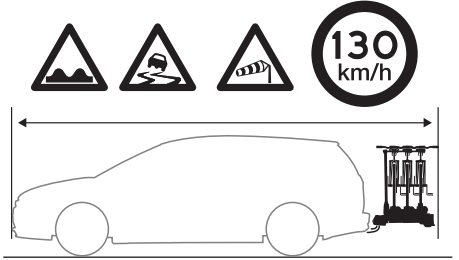

926002

CITY CRASH
Complies with ISO norm

927002

CITY CRASH
Complies with ISO norm

i

i

50 kg
60 kg
65 kg
70 kg
75 kg
80 kg
>85 kg

Max 31 kg
Max 41 kg
Max 46 kg
Max 51 kg
Max 56 kg* 
Max 60 kg* 
Max 60 kg* 