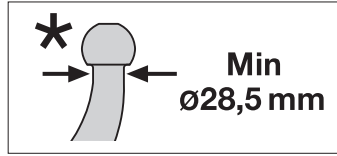

926002

CITY CRASH
Complies with ISO norm

927002

CITY CRASH
Complies with ISO norm

i

i

50 kg
60 kg
65 kg
70 kg
75 kg
80 kg
>85 kg

Max 31 kg
Max 41 kg
Max 46 kg
Max 51 kg
Max 56 kg* 
Max 60 kg* 
Max 60 kg* 