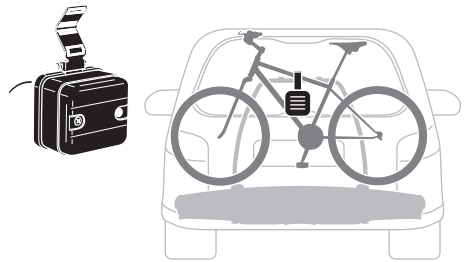

Thule 13-to-7-pin Adapter
9907

Thule 4th Bike Adapter
9261

Thule Spare Wheel Adapter
9241

Thule Number Plate
9762

Thule 3rd Brake Light 13pin
9904

Thule One-Key System

544  (x4)

596  (x6)