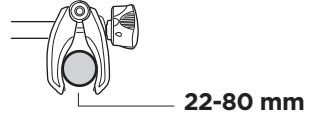

926002

CITY CRASH
Complies with ISO norm

927002

CITY CRASH
Complies with ISO norm

i

i

50 kg
60 kg
65 kg
70 kg
75 kg
80 kg
>85 kg

Max 31 kg
Max 41 kg
Max 46 kg
Max 51 kg
Max 56 kg* 
Max 60 kg* 
Max 60 kg* 