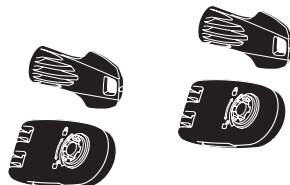

Thule Wall Hanger
9771

Thule Road Bike Adapter
9772

Thule AcuTight Torque Limiter Knob
528

Thule Bike Frame Adapter
982

Thule Loading Ramp
9152

Thule Carbon Frame Protector
984

Thule Wheel Strap Locks
986

Thule 7-to-13-pin Adapter
9906