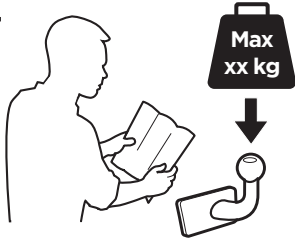

926002

CITY CRASH
Complies with ISO norm

927002

CITY CRASH
Complies with ISO norm

i

i

50 kg
60 kg
65 kg
70 kg
75 kg
80 kg
>85 kg

Max 31 kg
Max 41 kg
Max 46 kg
Max 51 kg
Max 56 kg* 
Max 60 kg* 
Max 60 kg* 