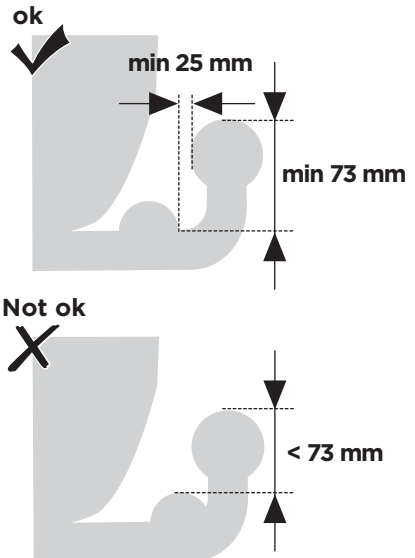

926002

CITY CRASH
Complies with ISO norm

927002

CITY CRASH
Complies with ISO norm

i

i

50 kg
60 kg
65 kg
70 kg
75 kg
80 kg
>85 kg

Max 31 kg
Max 41 kg
Max 46 kg
Max 51 kg
Max 56 kg* 
Max 60 kg* 
Max 60 kg* 