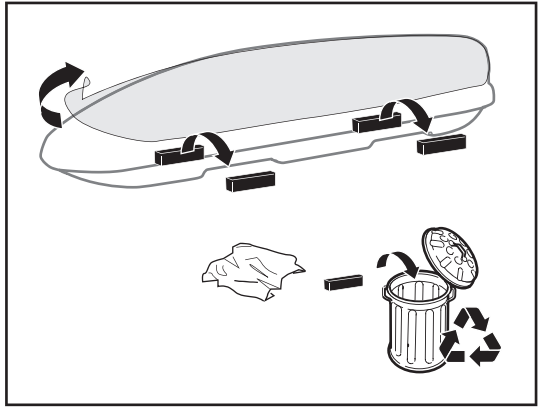

Thule Motion XT 6292 6295 6296 6297 6298 6299

➤ Instructions

Roof box

THULE.COM

CITY CRASH
Complies with ISO norm

i

Thule T-track Adapter

696600
697600