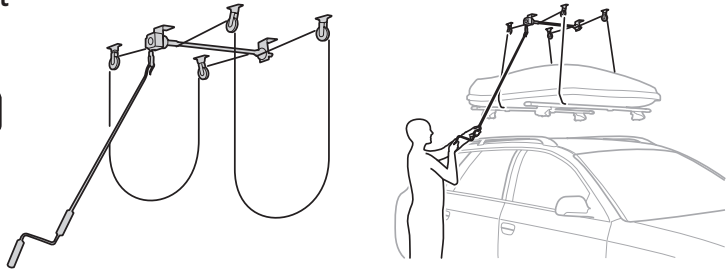

a

b

c

8

Thule T-track Adapter

696600 → 24x30 mm

697600 → 20x27 mm

Thule MultiLift

572004

Thule Box Ski Carrier Adapter

694600 → Sport

694800 → M/L

694900 → XL/XXL/Alpine

Thule Box Lid Cover

698100 → M/L

698200 → Sport